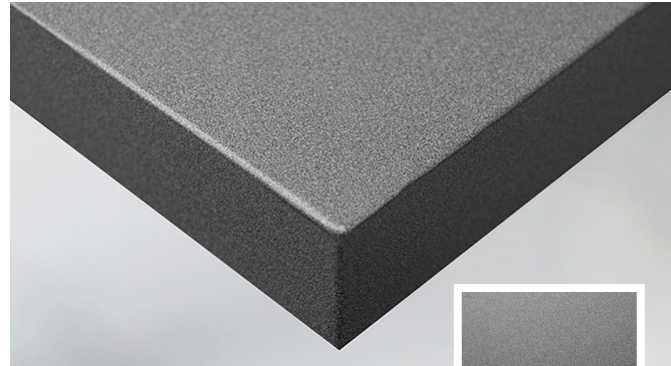

Cover Styl' Marble

Over 5 finishes to choose from including :-

Faded white marble

Matt white marble

Pink marble

White marble

Cover Styl' Natural Stone

Over 20 finishes to choose from including :-

Cream concrete

Natural stone plaster

Grey and white stone plaster

Light grey concrete plaster

Cover Styl' Solid Colour

Solid pale green

Lula gum velvet

Sun flower yellow

Sun yellow velvet grain