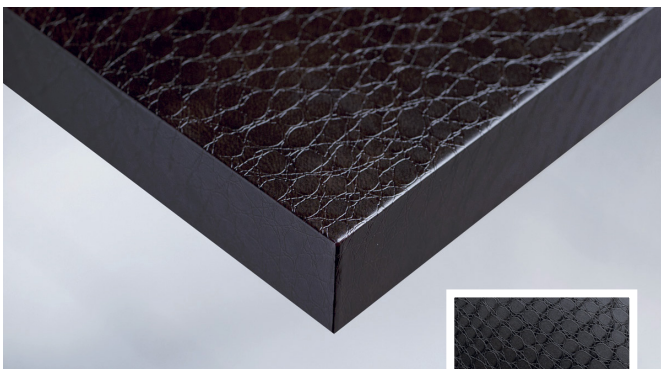

Cover Styl' Leather

Over 10 finishes to choose from including :-

X5 Pearly Leather Crocodile Skin

X7 Dark Brown Leather Snake Skin

X6 Chocolate Leather Crocodile Skin

X11 White Crocodile

Cover Styl' Fabric Over 10 finishes to choose from including :-

Gold sanding styl'

Gold destroyed styl'

Honey comb cream

Gold silver dots