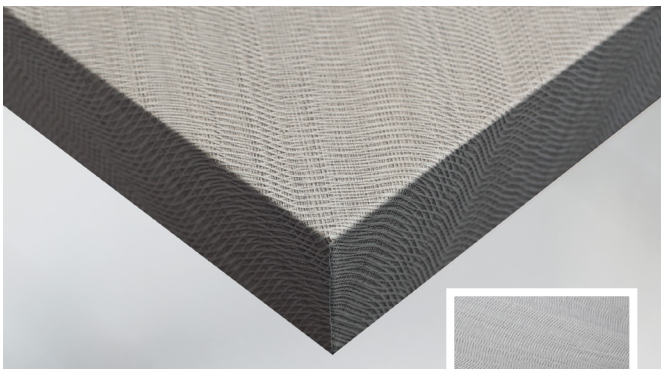

Honey comb cream