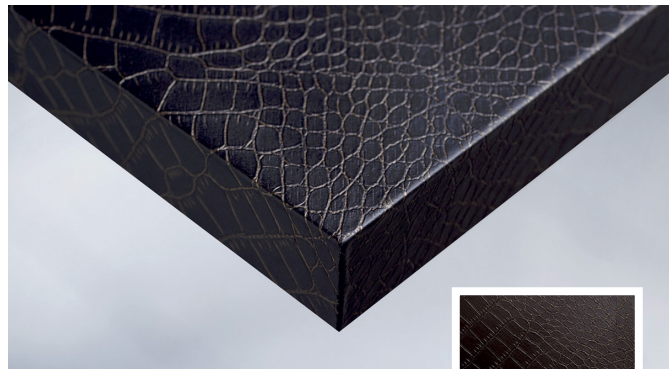

Cover Styl' Leather

Over 10 finishes to choose from including :-

X5 Pearly Leather Crocodile Skin

X7 Dark Brown Leather Snake Skin

X6 Chocolate Leather Crocodile Skin

X11 White Crocodile

Cover Styl' Fabric Over 10 finishes to choose from including :-

Gold sanding styl'

Gold destroyed styl'

Honey comb cream

Gold silver dots