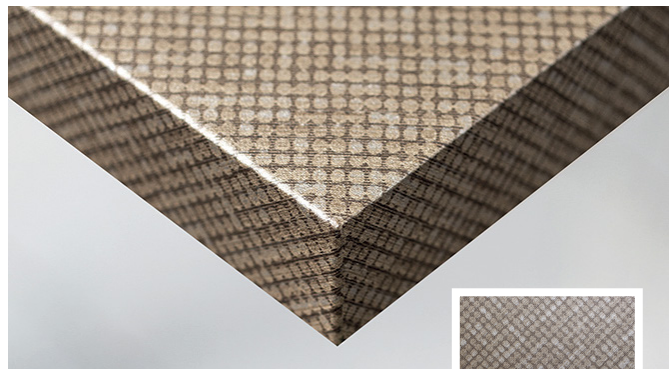

Cover Styl' Leather

Over 10 finishes to choose from including :-

X5 Pearly Leather Crocodile Skin

X7 Dark Brown Leather Snake Skin

X6 Chocolate Leather Crocodile Skin

X11 White Crocodile

Cover Styl' Fabric Over 10 finishes to choose from including :-

Gold sanding styl'

Gold destroyed styl'

Honey comb cream

Gold silver dots