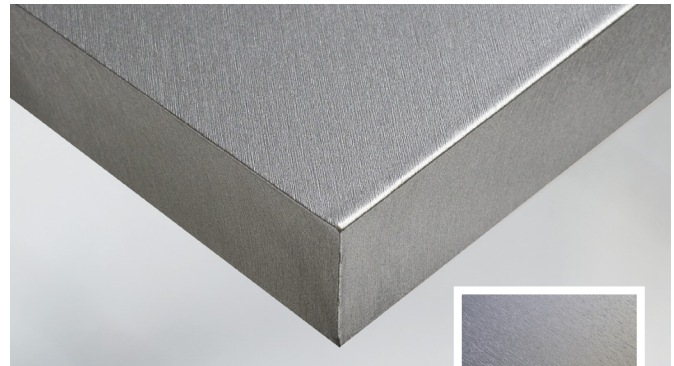

Cover Styl' Metallic

Over 15 finishes to choose from including :-

Matt aluminium

Brushed silver

Brushed gold

Dark brushed silver

Cover Styl' Glitter Over 10 finishes to choose from including :-

Silver disco

Red disco

Black disco

Copper disco

Cover Styl' Wood Over 60 finishes to choose from including :-

Cream golden oak

Light cream beech

Traditional oak

Gold collective wood