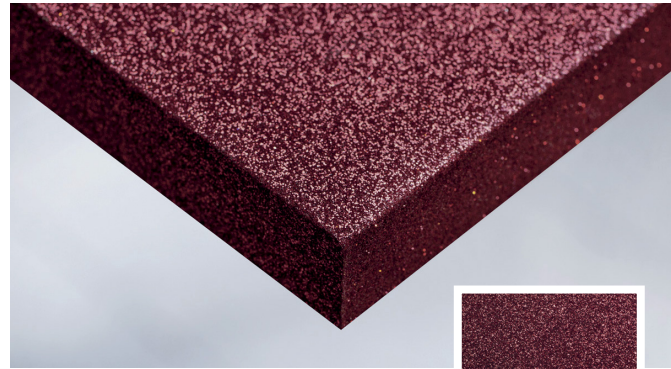

Cover Styl' Metallic

Over 15 finishes to choose from including :-

Matt aluminium

Brushed silver

Brushed gold

Dark brushed silver

Cover Styl' Glitter Over 10 finishes to choose from including :-

Silver disco

Red disco

Black disco

Copper disco

Cover Styl' Wood Over 60 finishes to choose from including :-

Cream golden oak

Light cream beech

Traditional oak

Gold collective wood